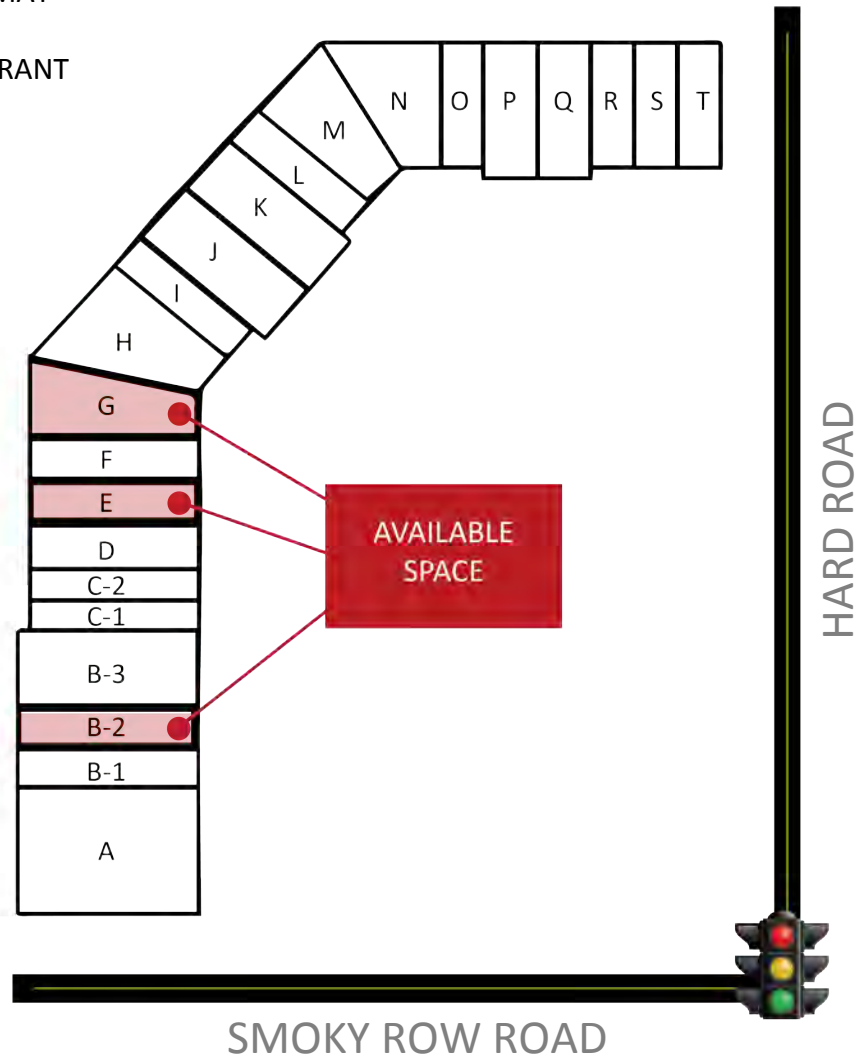

RETAIL SPACE AVAILABLE:
 1920 Hard Road
 Columbus, OH 43235

Location Overview:

- Available suites:
 - 1,800 sf
 - 1,517 sf
 - 1,175 sf
- Join Dollar General, Zettler Hardware, Monroe Muffler, Tuffy Auto Service, CVS, Donatos Pizza and Subway

Location Highlights:

- Densely populated area
- Ideal positioned at signaled intersection

TRAFFIC COUNTS:

- Approx. 36,000 ADT

The information contained herein has been obtained through sources deemed reliable but cannot be guaranteed as to its accuracy. Any information of special interest should be obtained through independent verification.

RETAIL CENTER TENANTS

- A: MONROE MUFFLER
- B-1: ADVANCE AMERICA
- B-2: J. KIM MARTIAL ARTS
- C-1: PAUL'S RETAIL
- C-2: DOMINO'S PIZZA
- D: SHELLEY'S LAUNDROMAT
- F: FIRESIDE FLORIST
- H: HONG KONG RESTAURANT
- I: DENTAL OFFICE
- J: HARD ROAD CAFÉ
- K&L: DONATO'S PIZZA
- M: SERENITY NAIL
- N-S DOLLAR GENERAL
- T: SUBWAY