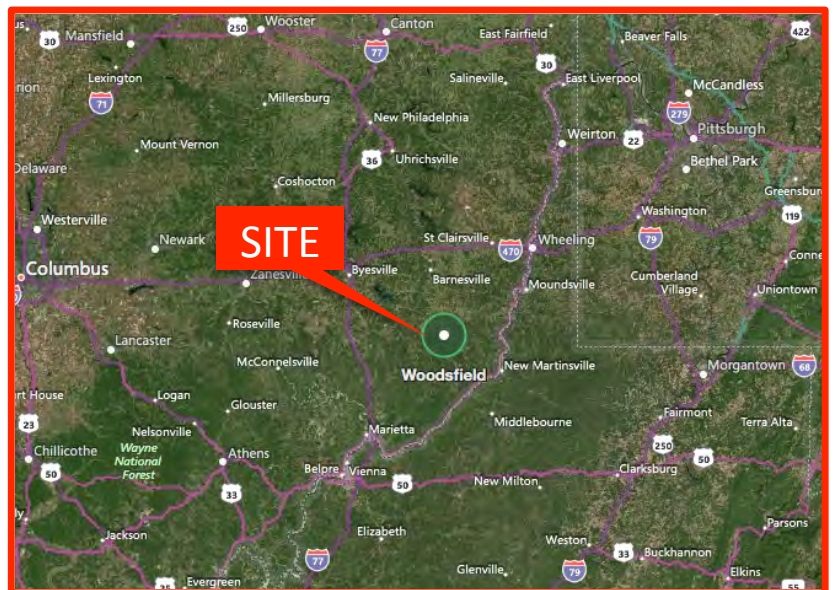

AVAILABLE:
354 Lewisville Rd
Woodsfield, OH 43793

Location Overview:

- Acres: 0.72
- Located next to Pamida Grocery Store
- Near Riesbeck’s Food Mart and Dollar General

For more information, contact:

Jeff Mattingly
O: (614) 410-0300
C: (614) 403-8006
jeff_mattingly68@hotmail.com

Location Highlights:

- County seat of Monroe County

TRAFFIC COUNTS:

- Approx. 10,000 ADT

The information contained herein has been obtained through sources deemed reliable but cannot be guaranteed as to its accuracy. Any information of special interest should be obtained through independent verification.