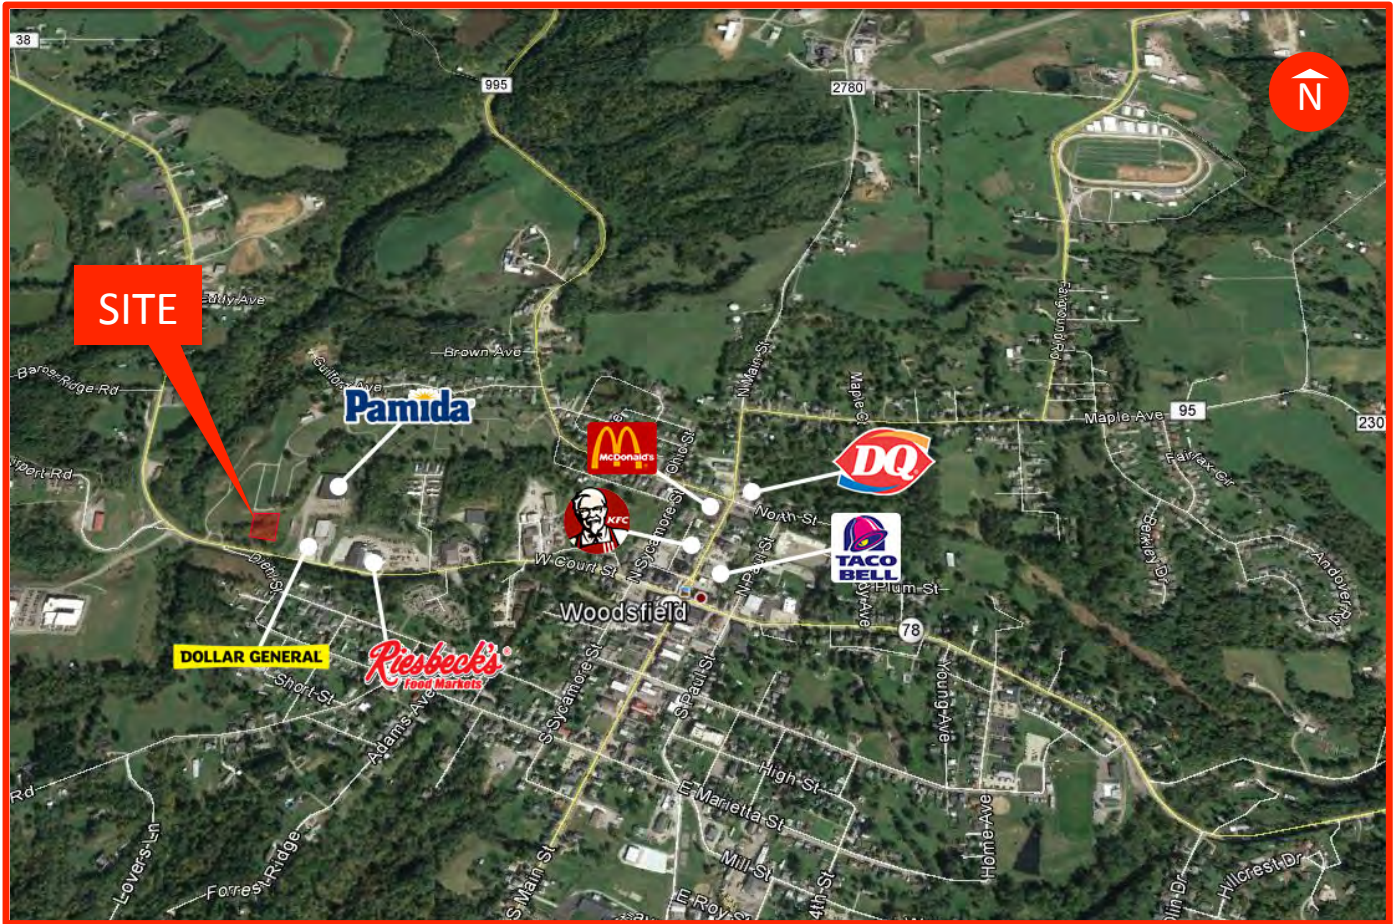

AVAILABLE:
354 Lewisville Rd
Woodsfield, OH 43793

Location Overview:

- Acres: 0.72
- Located next to Pamida Grocery Store
- Near Riesbeck’s Food Mart and Dollar General

For more information, contact:

Jeff Mattingly
O: (614) 410-0300
C: (614) 403-8006
jeff_mattingly68@hotmail.com

7870 Olentangy River Rd.
 Suite 300
 Columbus, OH 43235
www.cardinal-commercial.com

DEMOGRAPHICS	1 Mile	3 Mile	5 Mile
Total Population:	2,454	3,261	4,341
Total Households:	1,083	1,423	1,872
Med. Household Income:	\$34,636	\$36,232	\$38,343

Location Highlights:

- County seat of Monroe County

TRAFFIC COUNTS:

- Approx. 10,000 ADT

The information contained herein has been obtained through sources deemed reliable but cannot be guaranteed as to its accuracy. Any information of special interest should be obtained through independent verification.